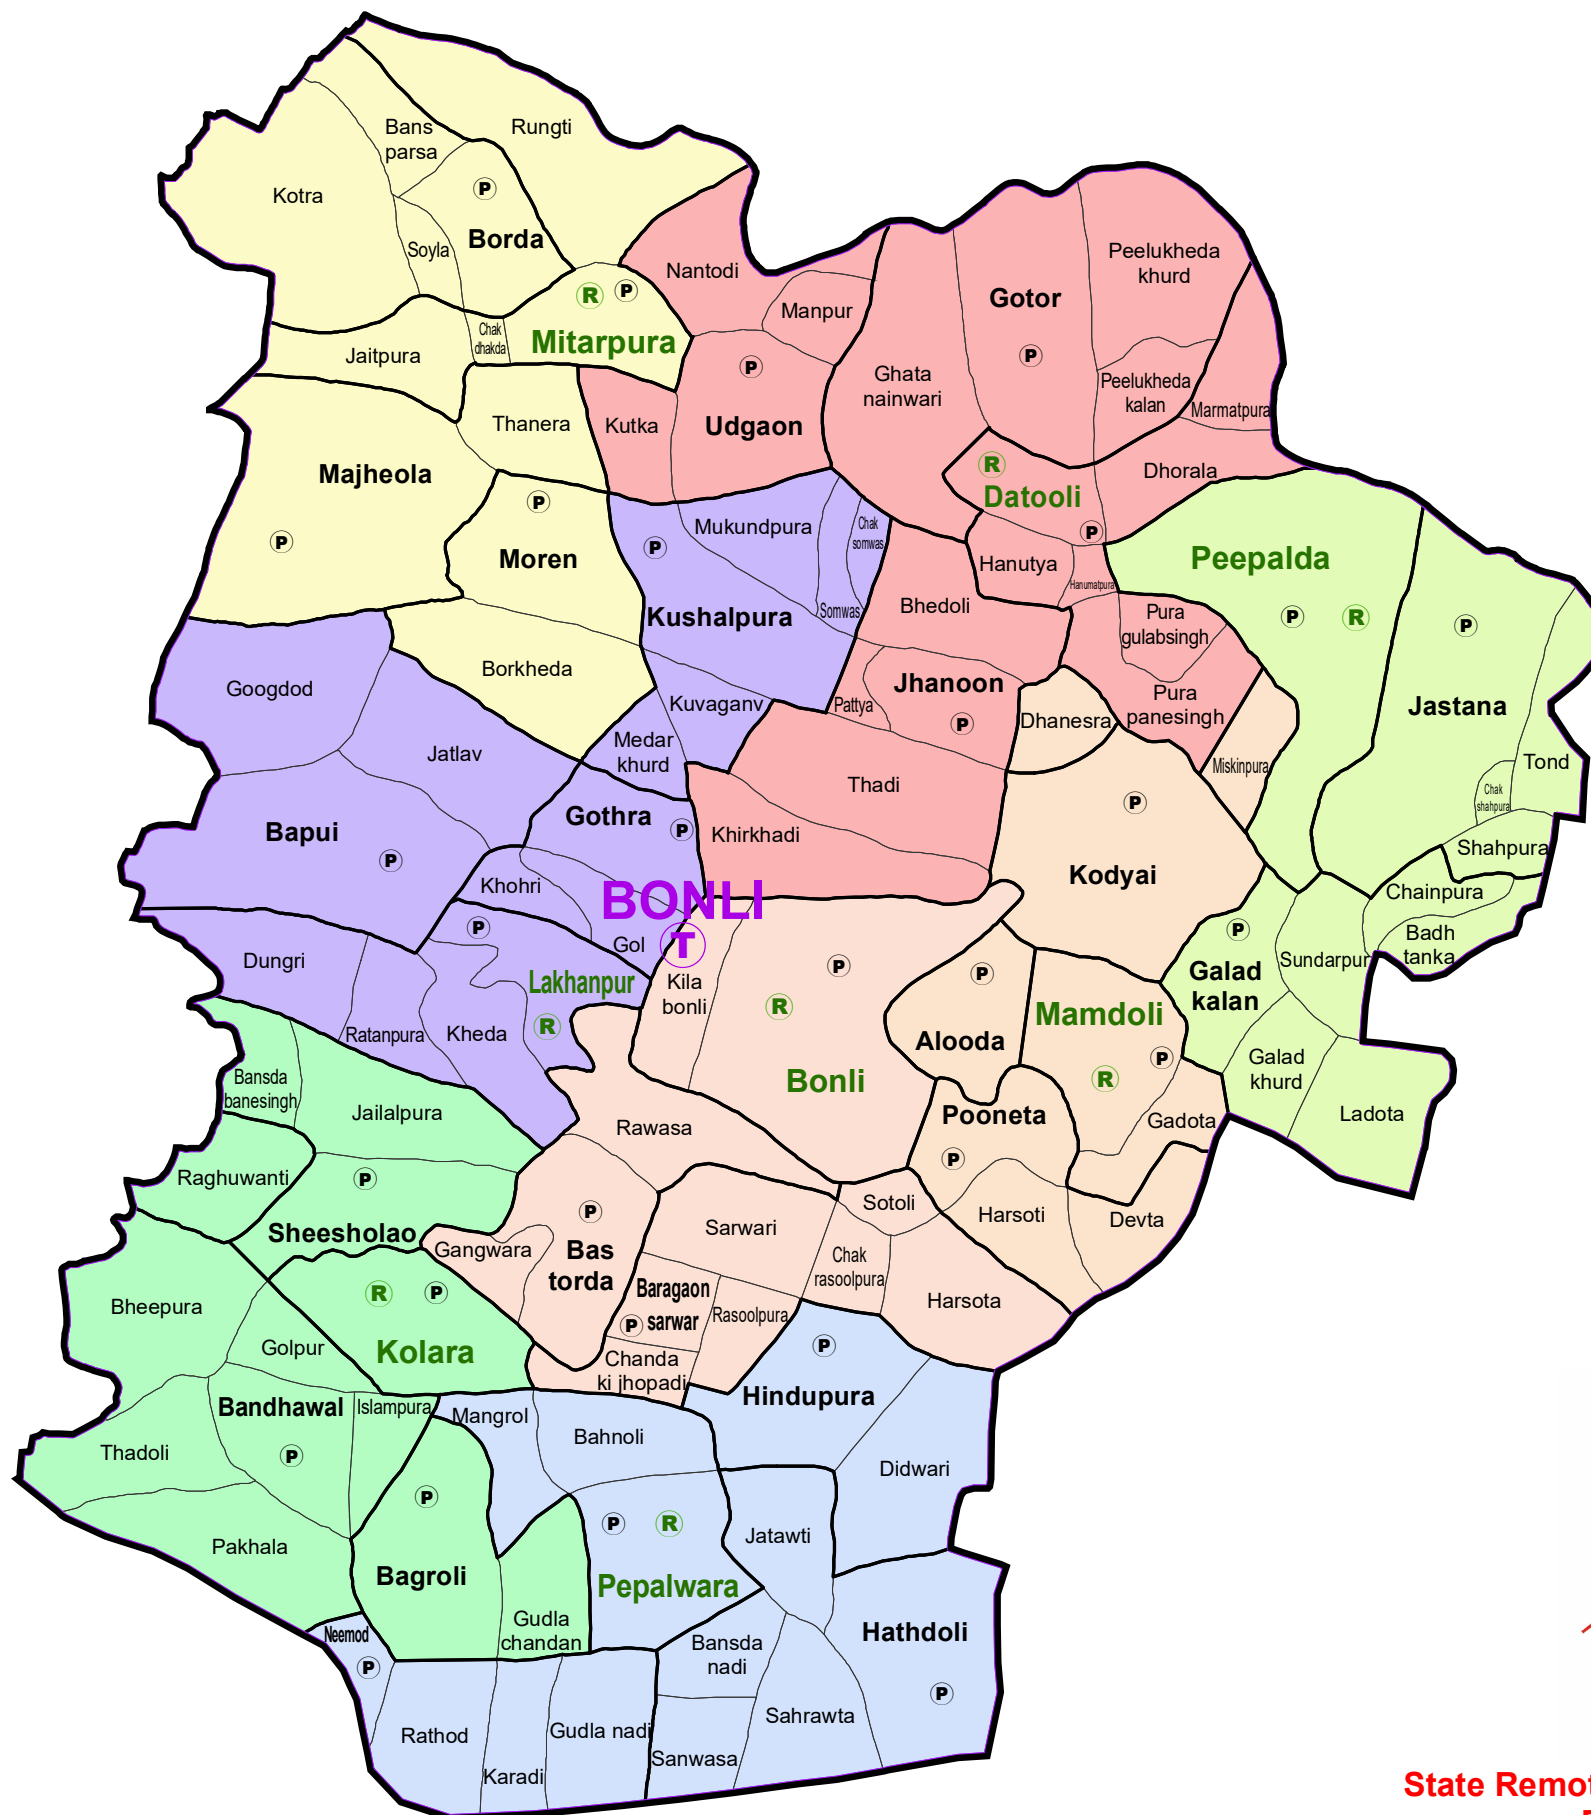

ASSEMBLY CONSTITUENCY - BAMANWAS (ST)-91 DISTRICT - SAWAI MADHOPUR

Legend

- T Tehsil Headquarter
- R ILR Headquarter
- P Patwar Circle Headquarter
- Tehsil Name Tehsil Boundary
- ILR Circle Name ILR Circle Boundary
- Patwar Circle Boundary Patwar Circle Boundary
- Village Name Village Boundary

State Remote Sensing Application Centre
DST, GoR, Jodhpur

Election Department, Rajasthan