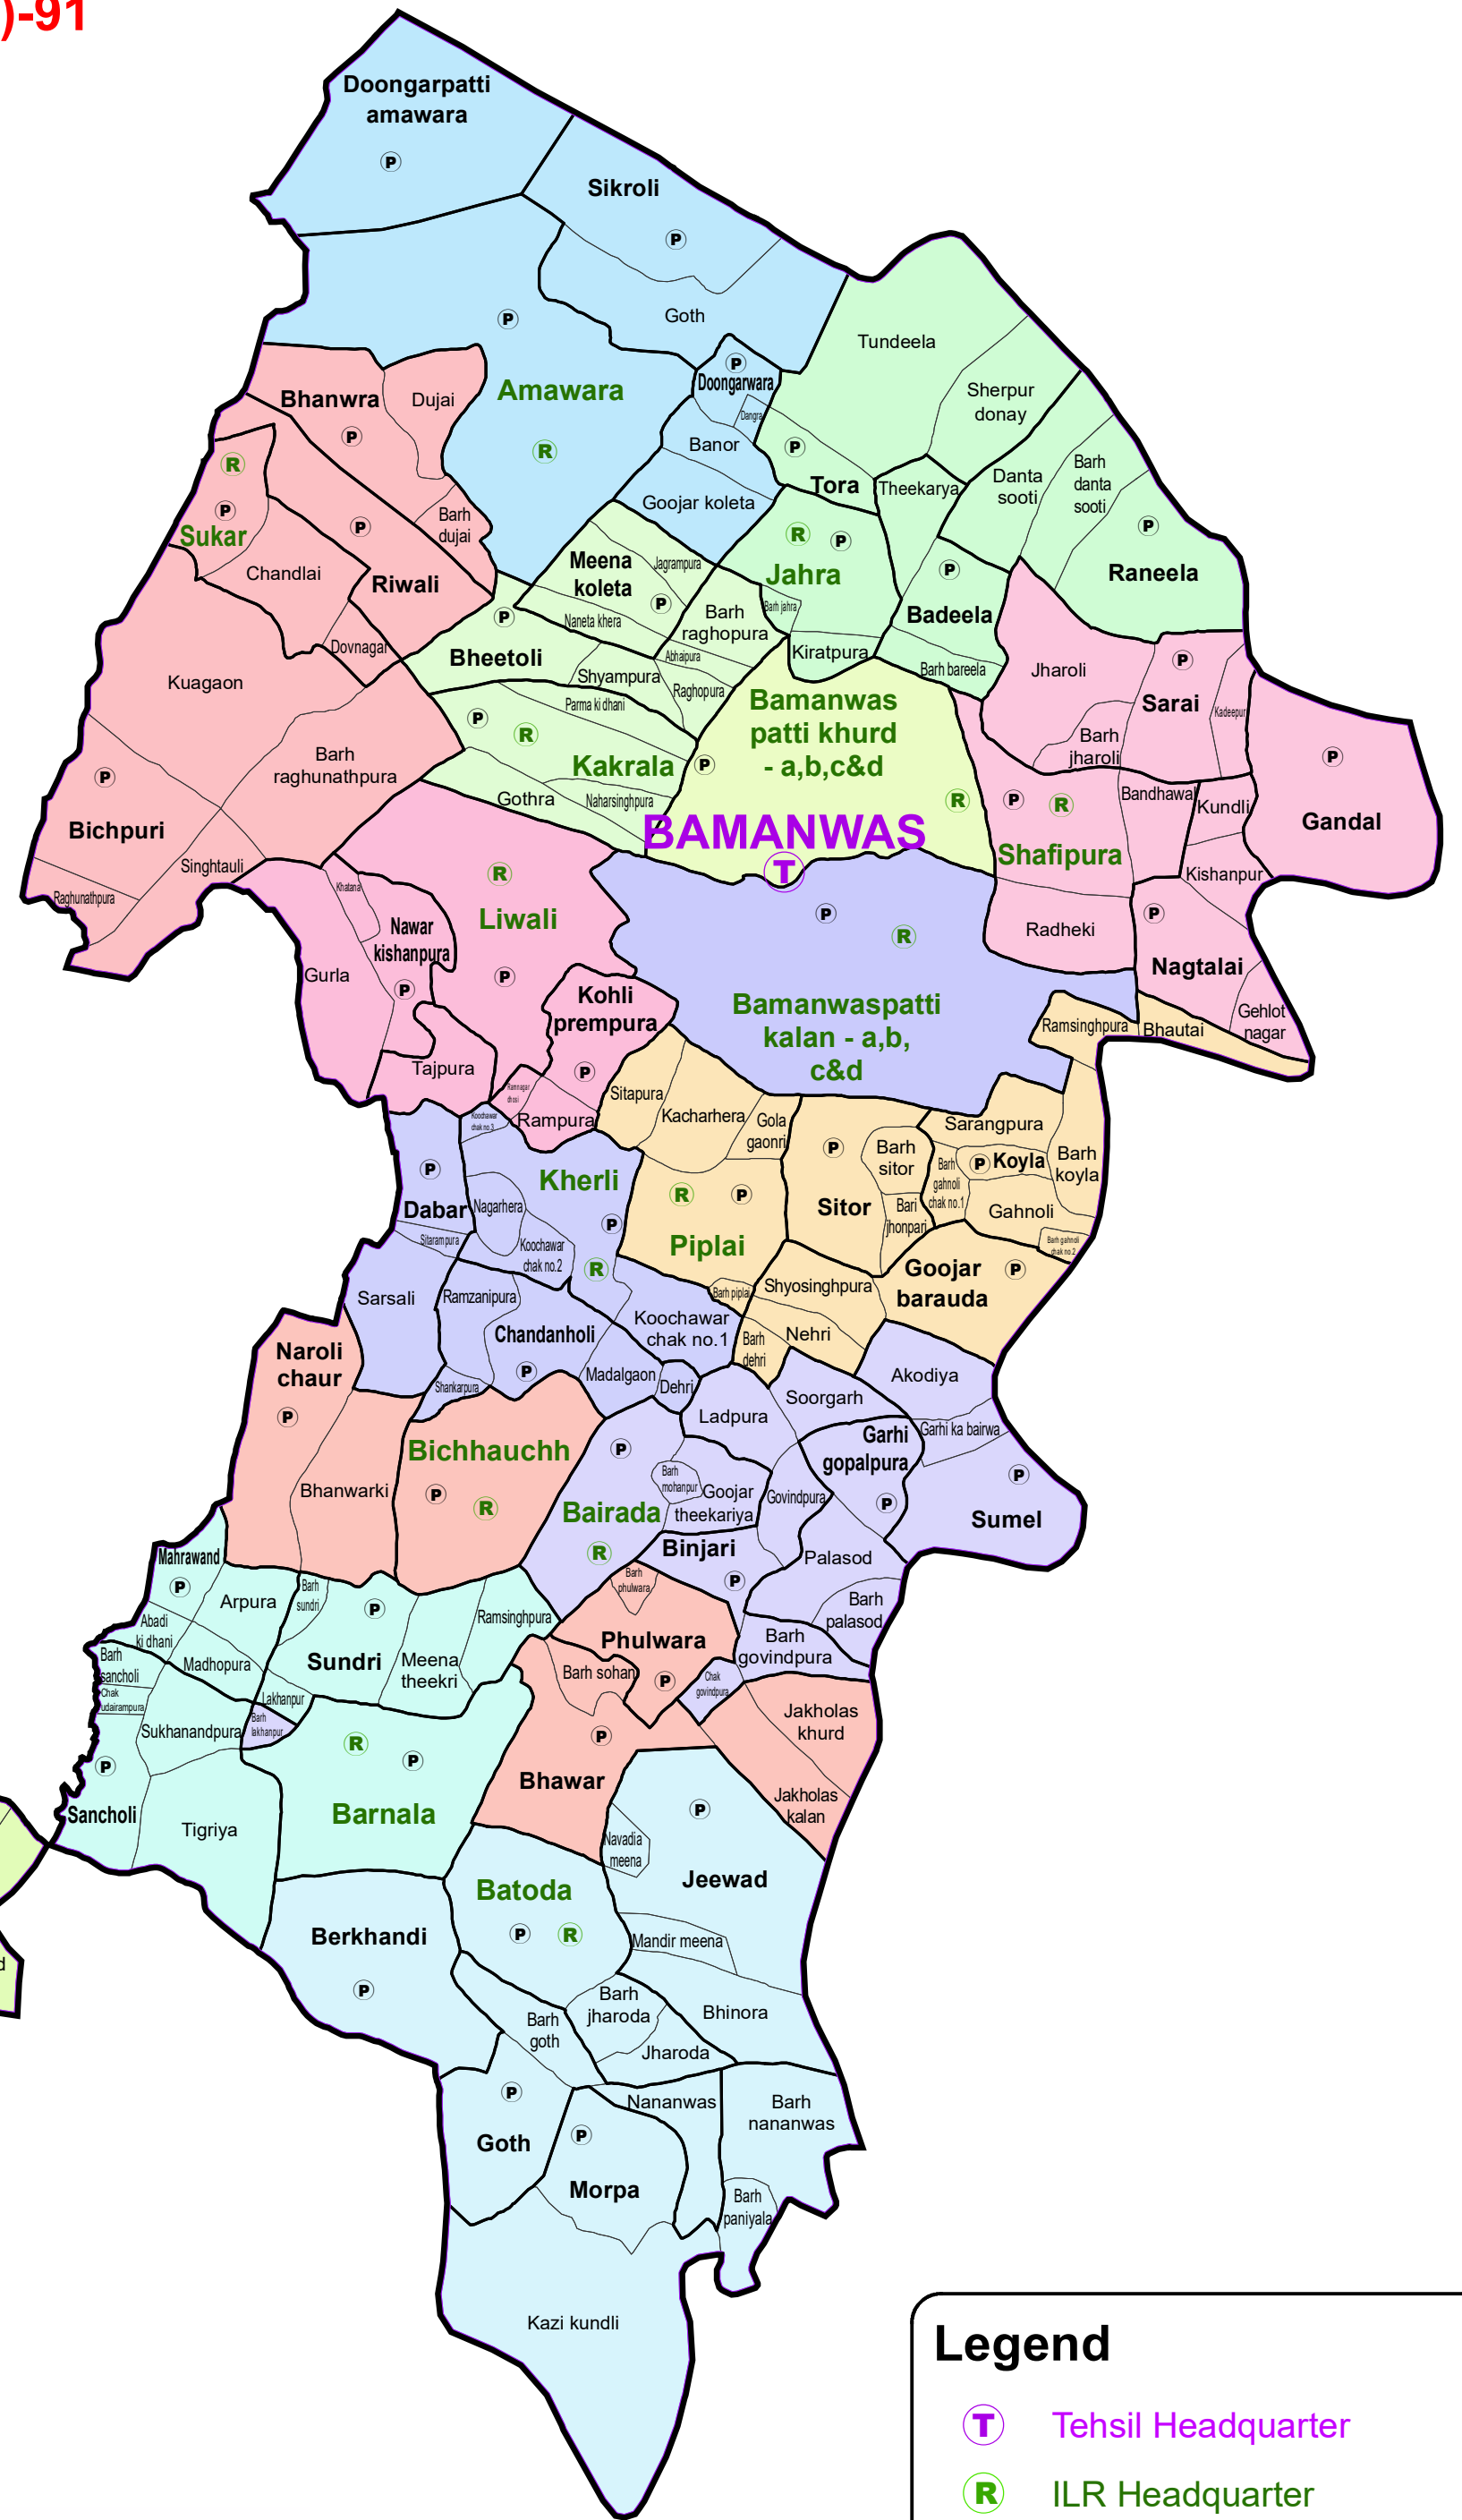

ASSEMBLY CONSTITUENCY - BAMANWAS (ST)-91 DISTRICT - SAWAI MADHOPUR

Legend

- T Tehsil Headquarter
- R ILR Headquarter
- P Patwar Circle Headquarter
- Tehsil Name Tehsil Boundary
- ILR Circle Name ILR Circle Boundary
- Patwar Circle Boundary Patwar Circle Boundary
- Village Name Village Boundary

State Remote Sensing Application Centre
DST, GoR, Jodhpur

Election Department, Rajasthan