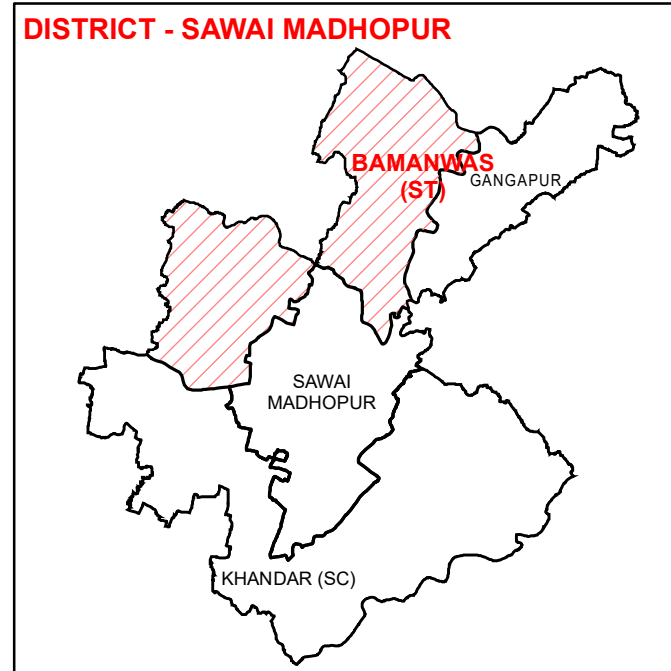

ASSEMBLY CONSTITUENCY - BAMANWAS (ST)-91 DISTRICT - SAWAI MADHOPUR

Legend

- T Tehsil Headquarter
- R ILR Headquarter
- P Patwar Circle Headquarter
- Tehsil Name Tehsil Boundary
- ILR Circle Name ILR Circle Boundary
- Patwar Circle Boundary Patwar Circle Boundary
- Village Name Village Boundary

State Remote Sensing Application Centre
DST, GoR, Jodhpur

Election Department, Rajasthan